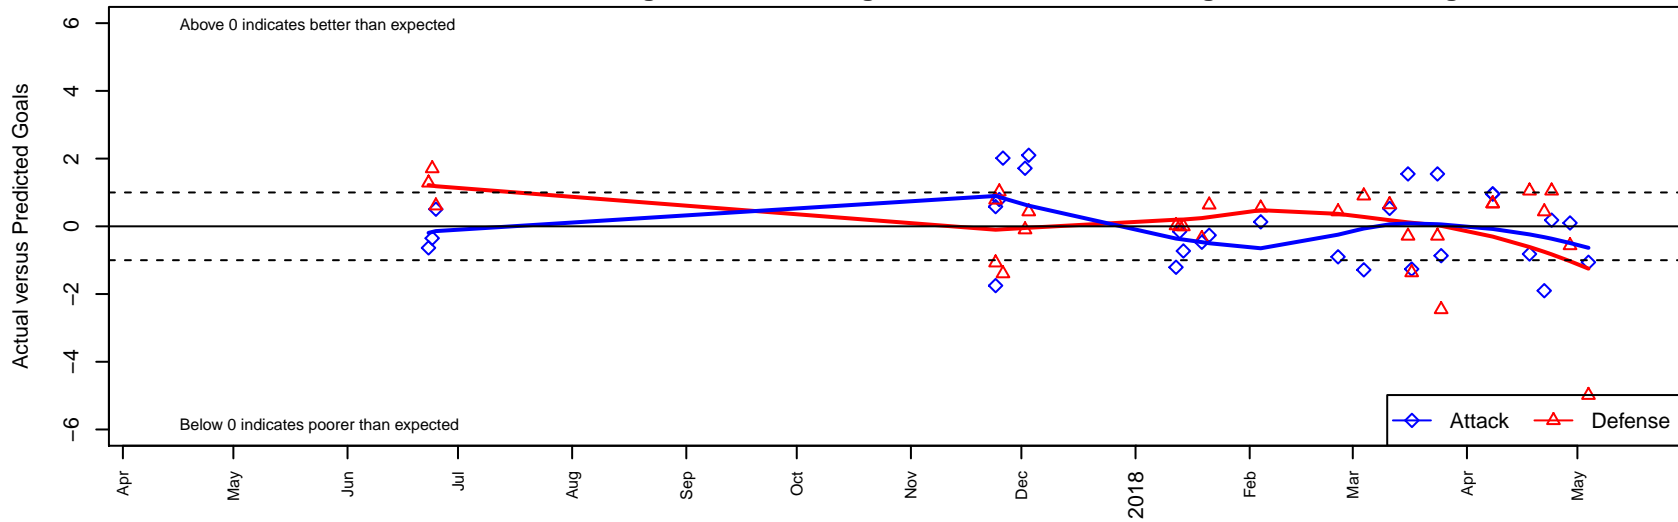

# PacNW White G02

Pacific Northwest SC  
 Tukwila, WA  
 G02 total strength=1218  
 attack=5.06 defense=3.59  
 fall league = RCL G02 Div 4

alt names used:  
 PacNW 02W  
 PacNW G02 White C  
 PacNW G02 White C  
 PacNW G02 White  
 PacNW G02 White C

Venues played:  
 2017 Rainier Challenge Samba U16  
 2017 AstroTurf Showcase GU16 C  
 2017 RCL G02 Div 4  
 2017 PacNW Winter Classic 2002 Showcase P  
 2017 WYS Presidents Cup G02 Division 2

**PacNW White G02**  
 Dots are actual minus expected GF (blue circles) and GA (red triangles).  
 Blue line is smoothed change in attack strength. Red is smoothed change in defense strength.

**attack and defense variance (black dot)  
relative to other teams  
and top 10 in region**

**attack and defense rating  
relative to others at age  
and all opponents in last 13 months**

**Performance relative to 13 month average**