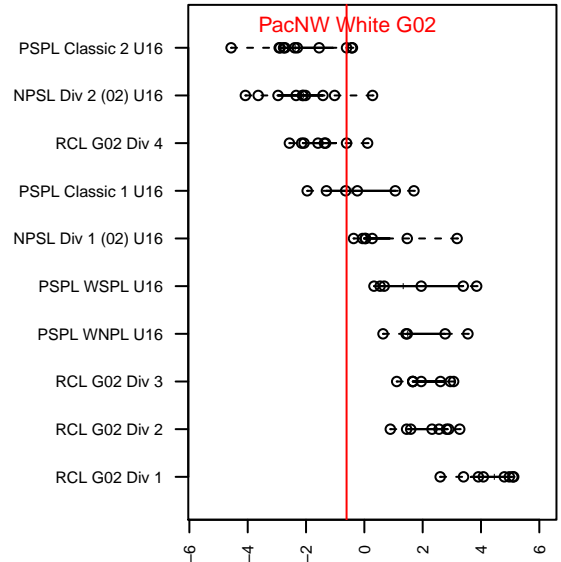

# PacNW White G02

Pacific Northwest SC  
 Tukwila, WA  
 G02 total strength=1218  
 attack=5.06 defense=3.59  
 fall league = RCL G02 Div 4

alt names used:  
 PacNW 02W  
 PacNW G02 White C  
 PacNW G02 White C  
 PacNW G02 White  
 PacNW G02 White C

Venues played:  
 2017 Rainier Challenge Samba U16  
 2017 AstroTurf Showcase GU16 C  
 2017 RCL G02 Div 4  
 2017 PacNW Winter Classic 2002 Showcase P  
 2017 WYS Presidents Cup G02 Division 2

**PacNW White G02**  
 Dots are actual minus expected GF (blue circles) and GA (red triangles).  
 Blue line is smoothed change in attack strength. Red is smoothed change in defense strength.

**attack and defense variance (black dot)  
relative to other teams  
and top 10 in region**

**attack and defense rating  
relative to others at age  
and all opponents in last 13 months**

**Performance relative to 13 month average**