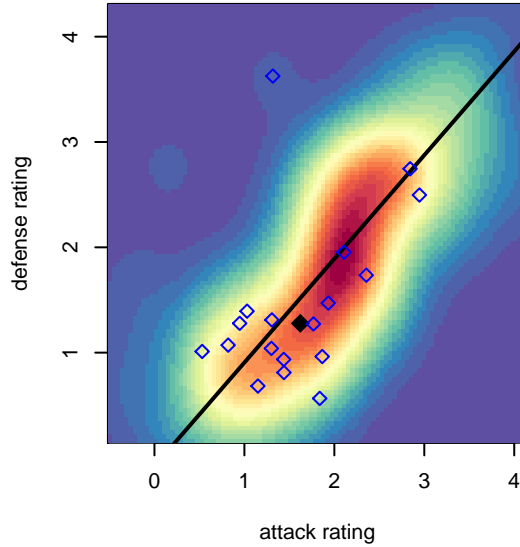

# PacNW White G02

Pacific Northwest SC  
 Tukwila, WA  
 G02 total strength=1218  
 attack=5.06 defense=3.59  
 fall league = RCL G02 Div 4

alt names used:  
 PacNW 02W  
 PacNW G02 White C  
 PacNW G02 White C  
 PacNW G02 White  
 PacNW G02 White C

Venues played:  
 2017 Rainier Challenge Samba U16  
 2017 AstroTurf Showcase GU16 C  
 2017 RCL G02 Div 4  
 2017 PacNW Winter Classic 2002 Showcase P  
 2017 WYS Presidents Cup G02 Division 2

**PacNW White G02**  
 Dots are actual minus expected GF (blue circles) and GA (red triangles).  
 Blue line is smoothed change in attack strength. Red is smoothed change in defense strength.

**attack and defense variance (black dot)  
relative to other teams  
and top 10 in region**

**attack and defense rating  
relative to others at age  
and all opponents in last 13 months**

**Performance relative to 13 month average**