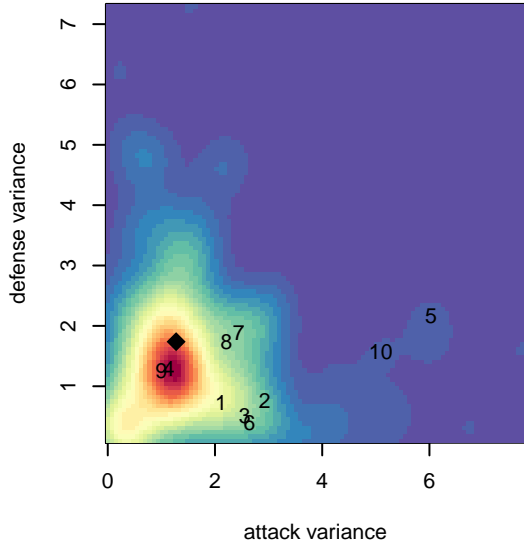

# PacNW White G02

Pacific Northwest SC  
 Tukwila, WA  
 G02 total strength=1218  
 attack=5.06 defense=3.59  
 fall league = RCL G02 Div 4

alt names used:  
 PacNW 02W  
 PacNW G02 White C  
 PacNW G02 White C  
 PacNW G02 White  
 PacNW G02 White C

Venues played:  
 2017 Rainier Challenge Samba U16  
 2017 AstroTurf Showcase GU16 C  
 2017 RCL G02 Div 4  
 2017 PacNW Winter Classic 2002 Showcase P  
 2017 WYS Presidents Cup G02 Division 2

**PacNW White G02**  
 Dots are actual minus expected GF (blue circles) and GA (red triangles).  
 Blue line is smoothed change in attack strength. Red is smoothed change in defense strength.

**attack and defense variance (black dot)  
relative to other teams  
and top 10 in region**

**attack and defense rating  
relative to others at age  
and all opponents in last 13 months**

**Performance relative to 13 month average**